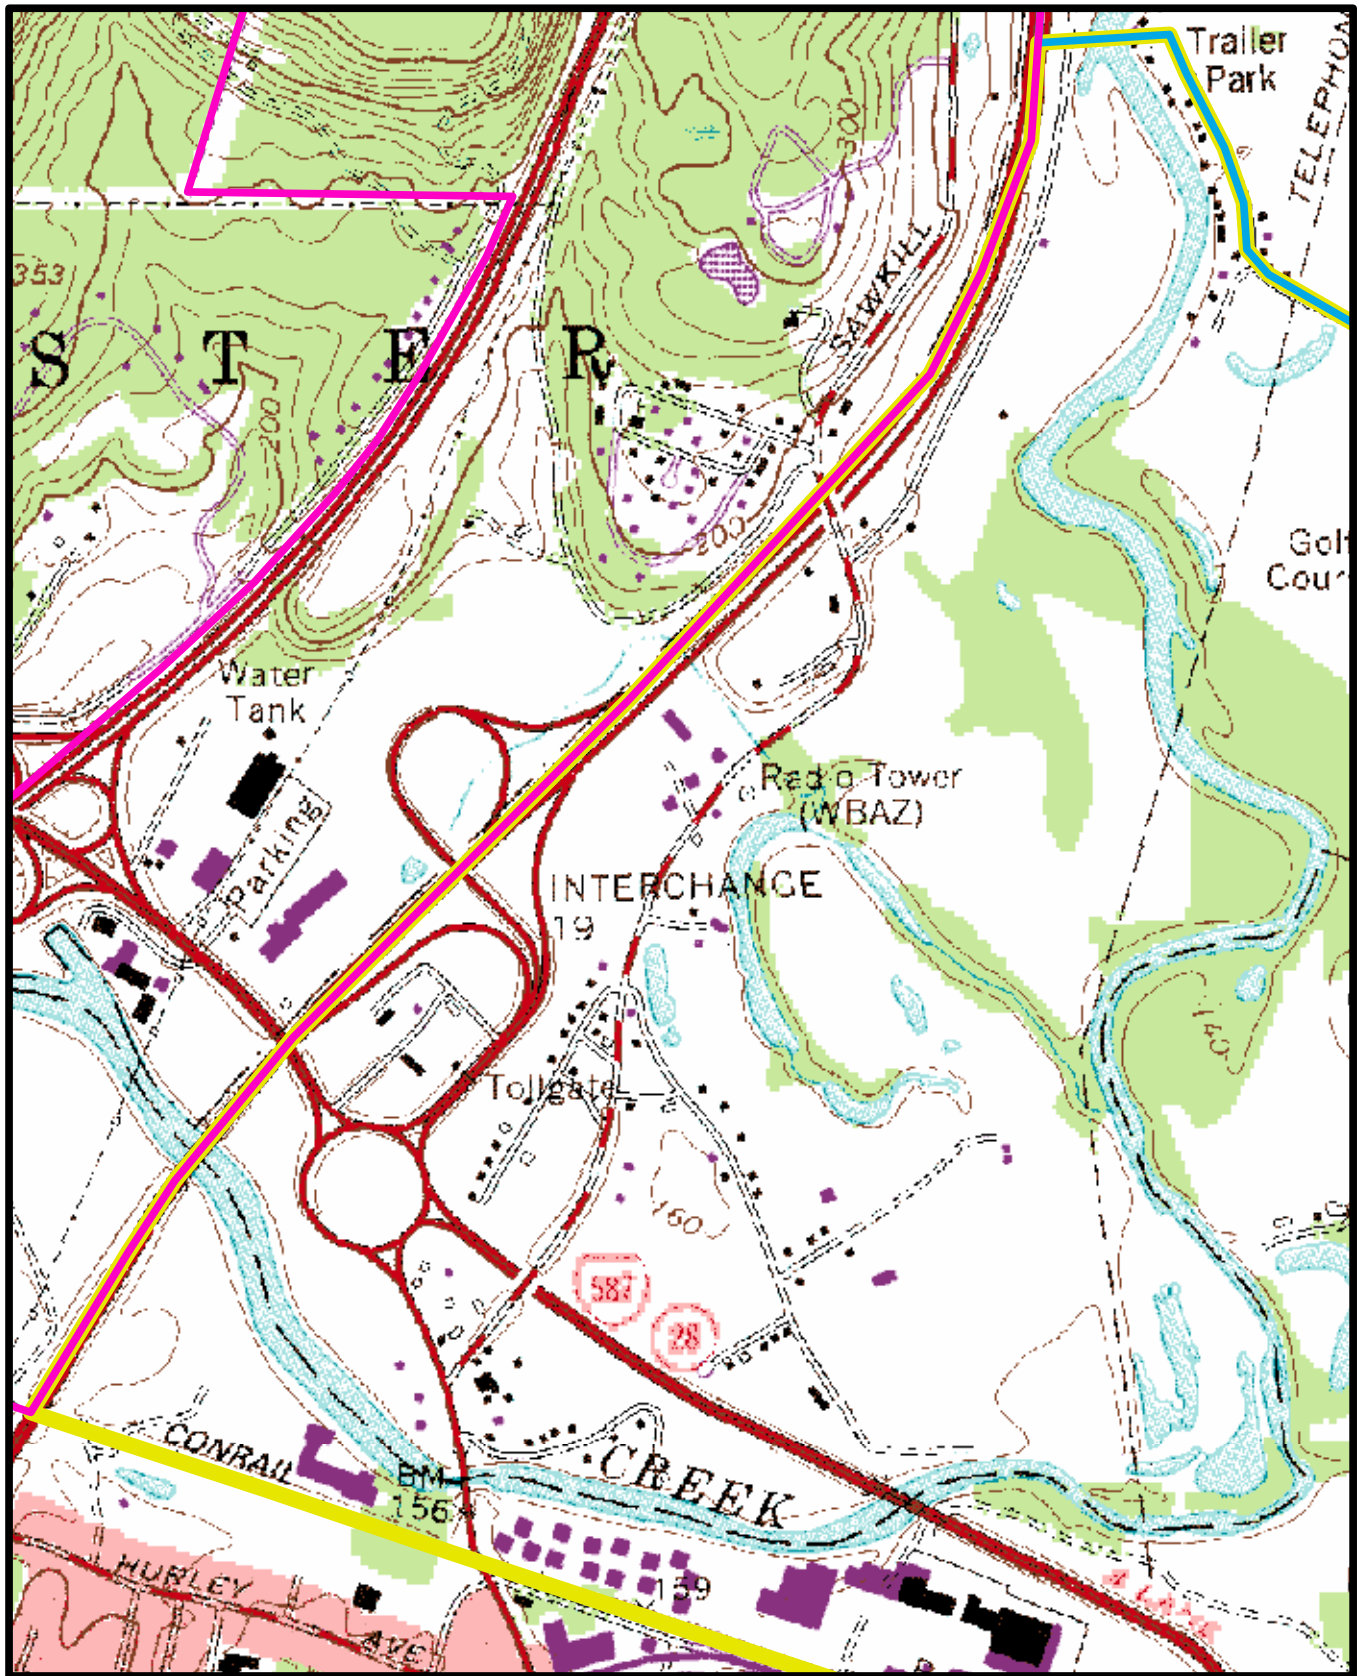

City of Kingston and Town of Ulster Topographic Map

Section 2 West USGS 1980,1996

0 0.125 0.25 0.5 Miles

0 0.125 0.25 0.5 Kilometers

1:12,000