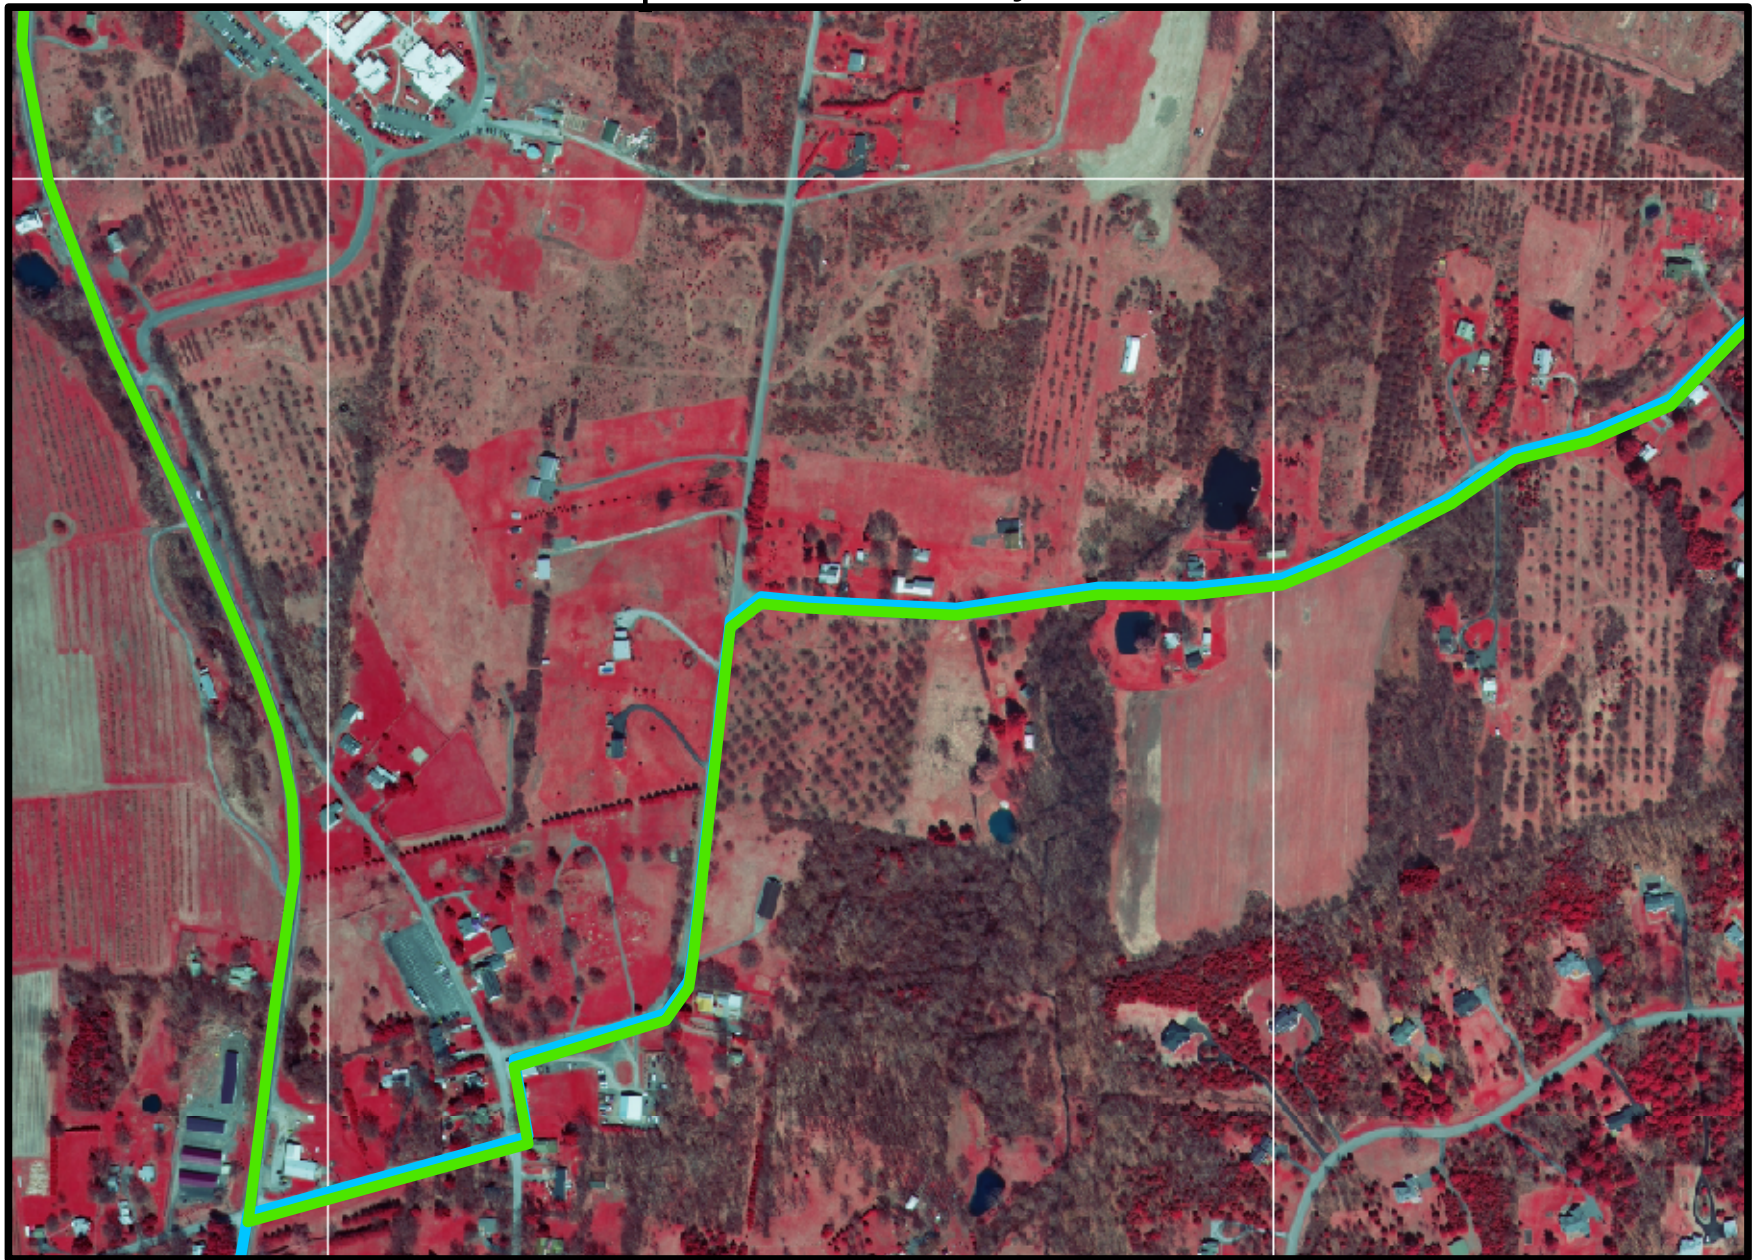

Red Hook Orthophoto: Section 2, Southwest Corner

2004

1:6,000