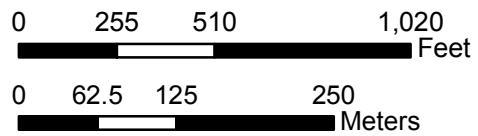

Red Hook Orthophoto: Section 2, Southwest Corner

2004

1:6,000