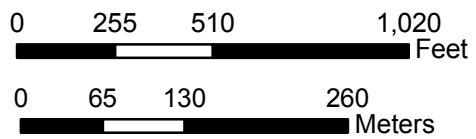

# Red Hook Orthophoto: Section 3, Northern Corner

1:6,000

2004