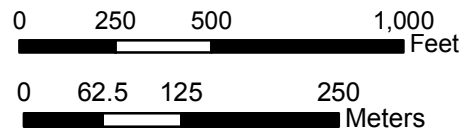

Red Hook Orthophoto: Section 3, Southwest Corner

2004

1:6,000